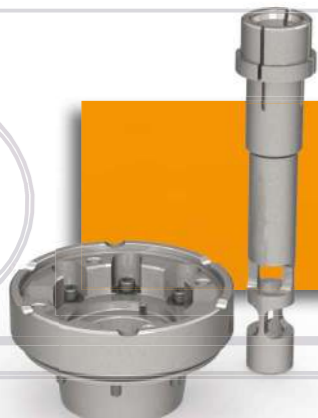

Cartridge

PR25 Collet Chuck
Quick-change collet chuck

SCS Collet Chuck
Standard collet chuck

W20 FLEX collet
For V-Block operations

W / B Collets

SCHAUBLIN

**Adapters &
Drawbars**

CATALOG