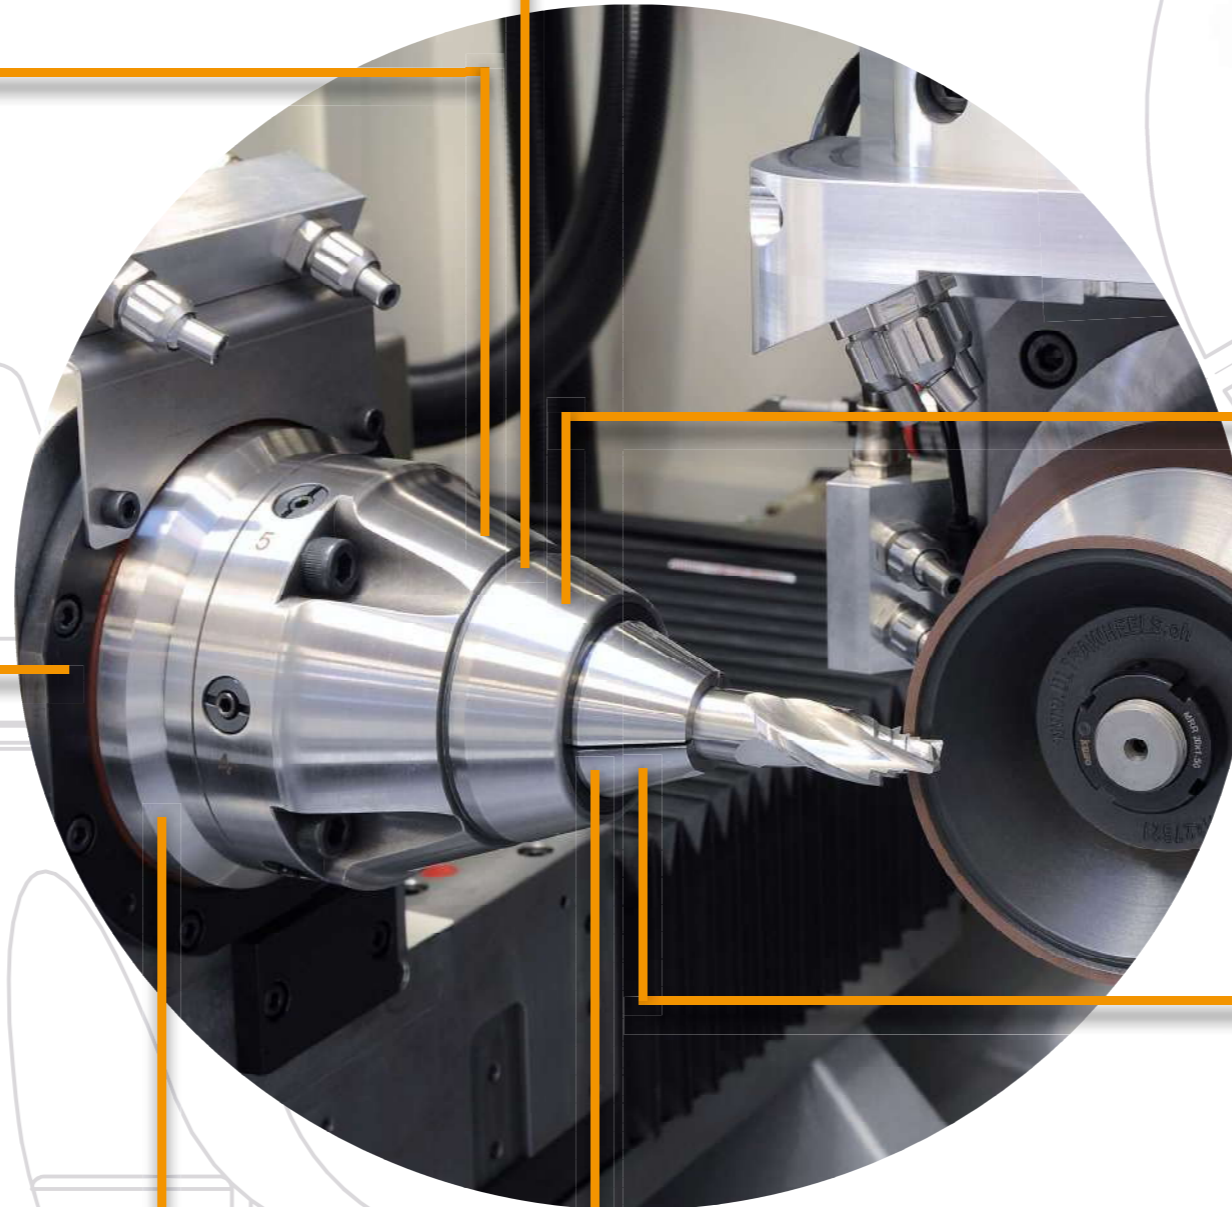

Cartridge

PR25 Collet Chuck
Quick-change collet chuck

SCS Collet Chuck
Standard collet chuck

W20 FLEX collet
For V-Block operations

W / B Collets

SCHAUBLIN

**Adapters &
Drawbars**

CATALOG